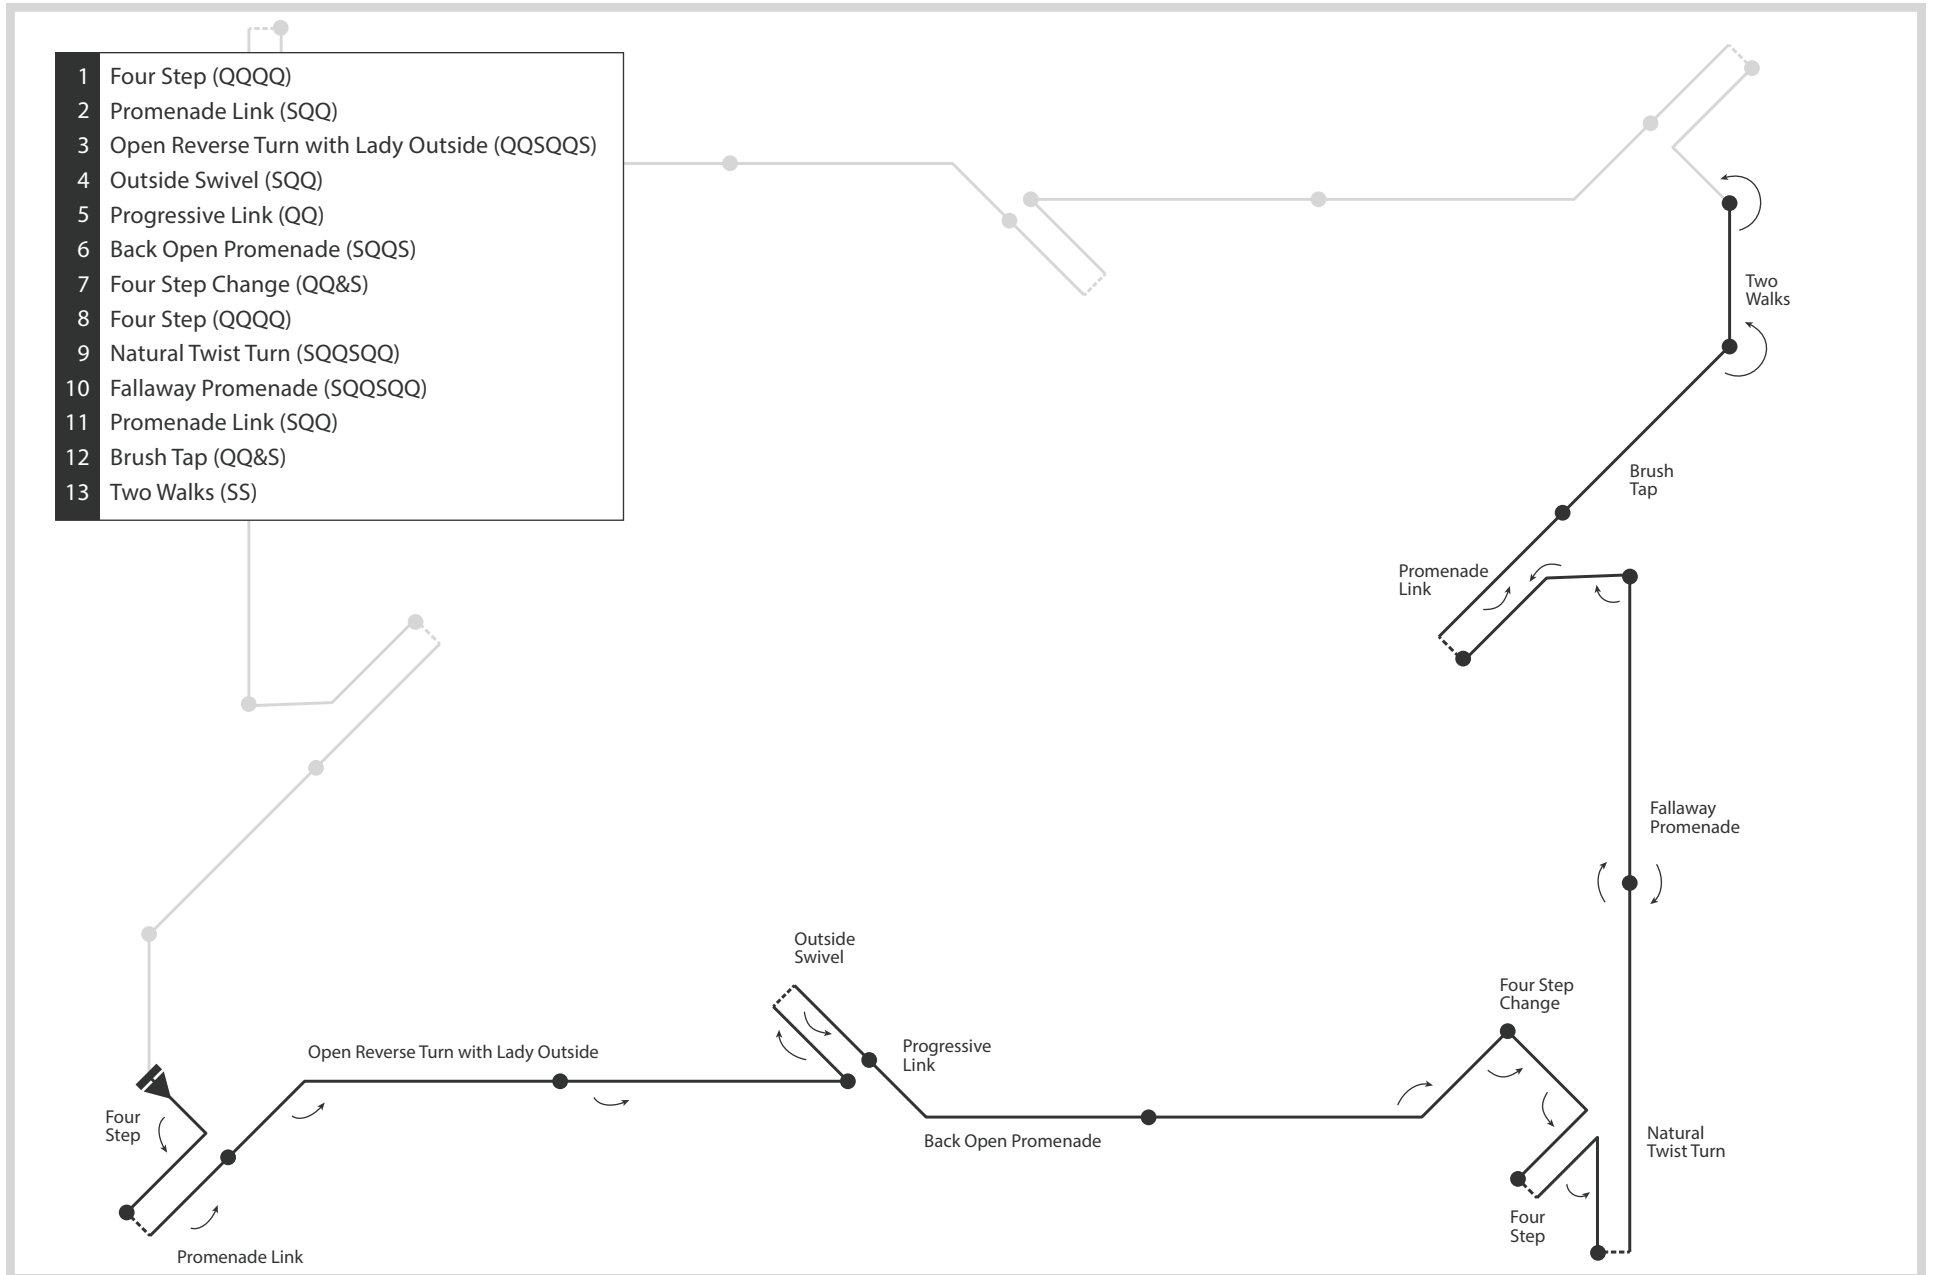

Silver Standard Waltz

Version 1.0.0

Fundamental Syllabus Routine

..... Offset to show overlapping paths ● Beginning of measure

Silver Standard Tango

Version 1.0.0

Fundamental Syllabus Routine

----- Offset to show overlapping paths ● Beginning of measure

Silver Standard Foxtrot

Version 1.0.0

Fundamental Syllabus Routine

..... Offset to show overlapping paths ● Beginning of measure

Silver Standard Quickstep

Version 1.0.0

Fundamental Syllabus Routine

----- Offset to show overlapping paths ● Beginning of measure