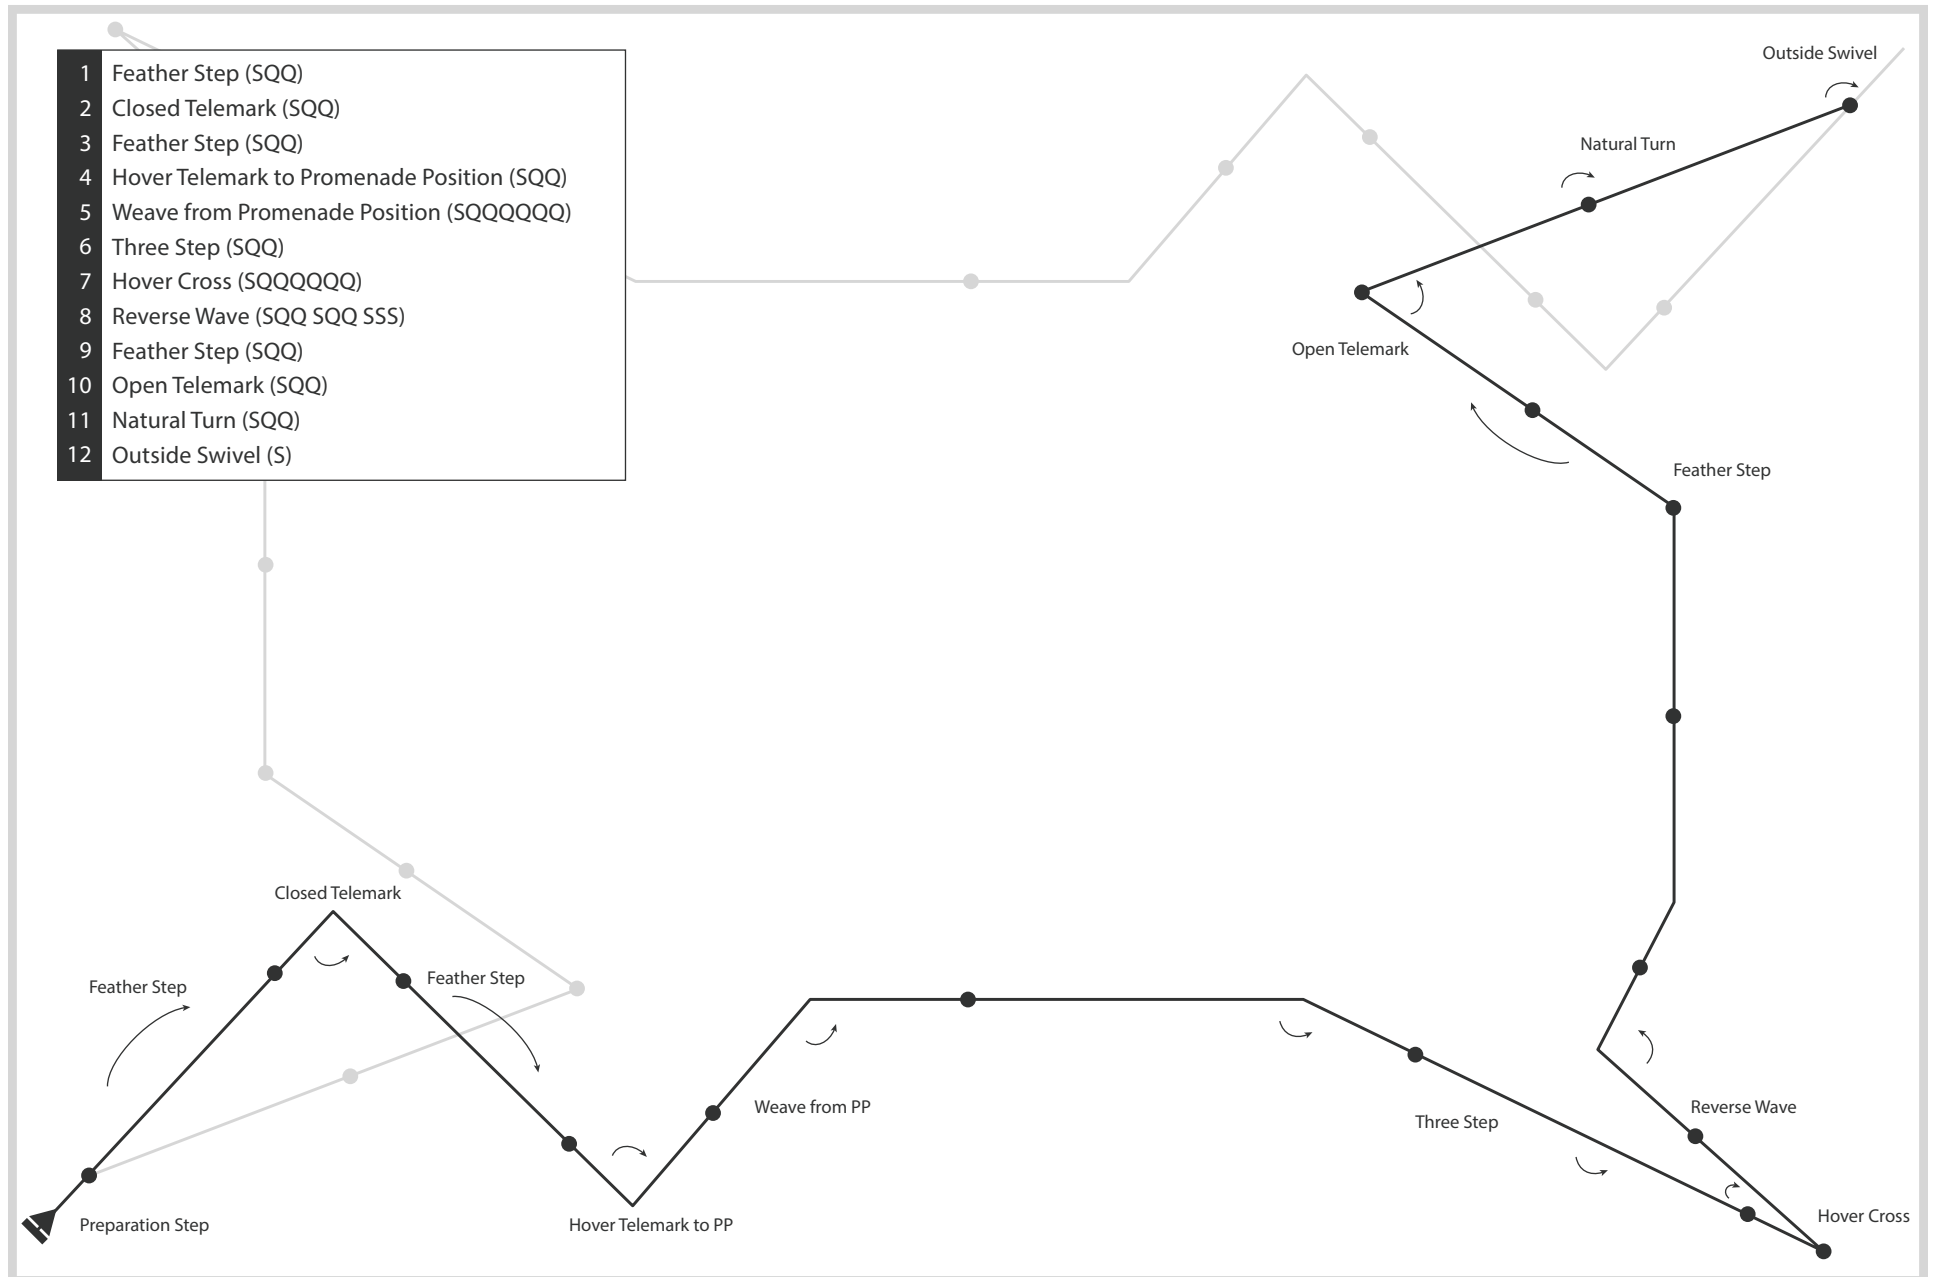

Silver Standard Waltz

Version 1.0.0

Fundamental Syllabus Routine

..... Offset to show overlapping paths ● Beginning of measure

Silver Standard Tango

Version 1.0.0

Fundamental Syllabus Routine

----- Offset to show overlapping paths ● Beginning of measure

Silver Standard Foxtrot

Version 1.0.0

Fundamental Syllabus Routine

..... Offset to show overlapping paths ● Beginning of measure

Silver Standard Quickstep

Version 1.0.0

Fundamental Syllabus Routine

----- Offset to show overlapping paths ● Beginning of measure