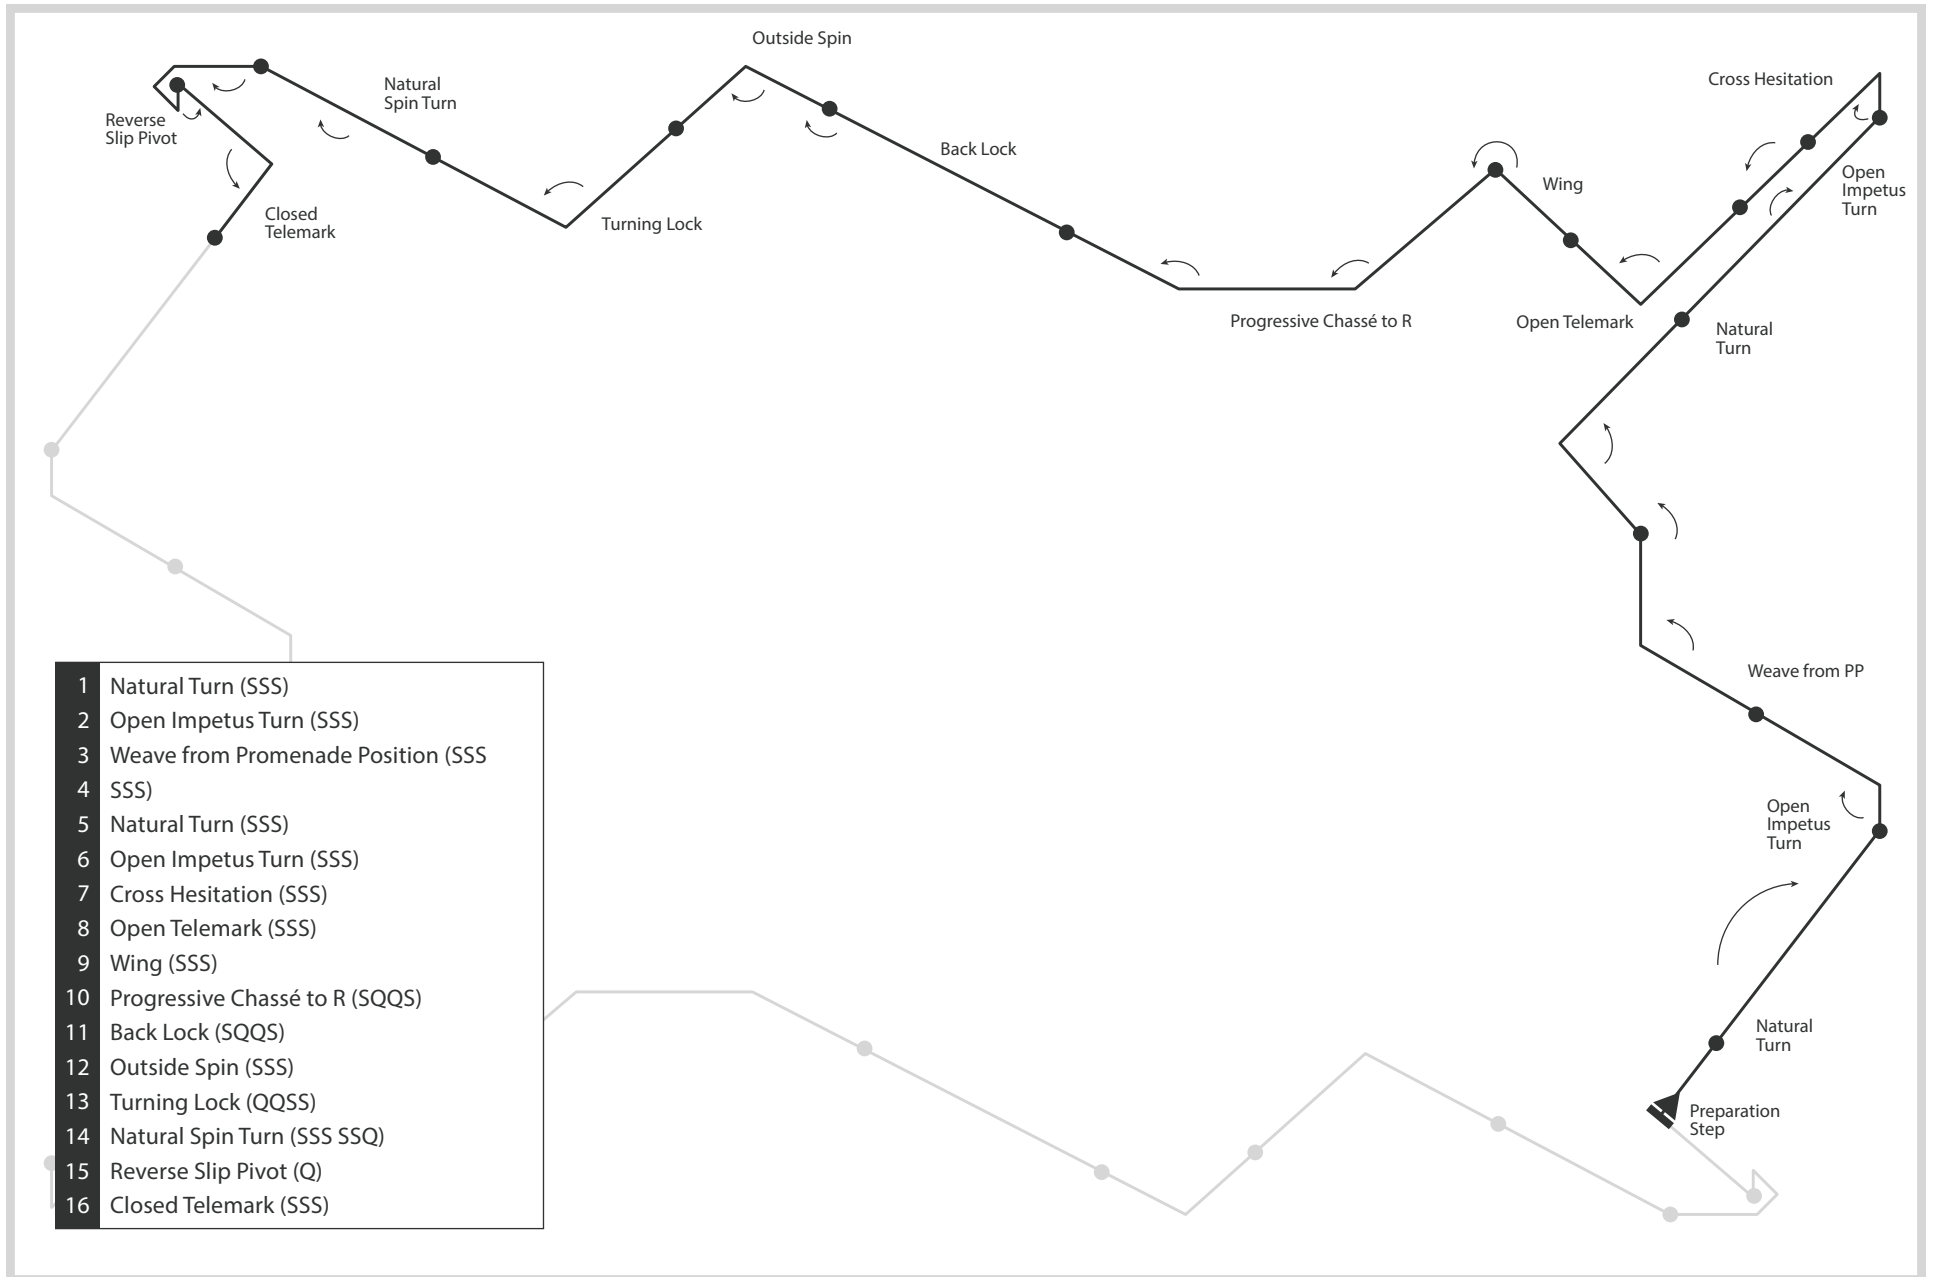

Silver Standard Waltz

Version 1.0.0

Fundamental Syllabus Routine

..... Offset to show overlapping paths ● Beginning of measure

Silver Standard Tango

Version 1.0.0

Fundamental Syllabus Routine

----- Offset to show overlapping paths ● Beginning of measure

Silver Standard Foxtrot

Version 1.0.0

Fundamental Syllabus Routine

..... Offset to show overlapping paths ● Beginning of measure

Silver Standard Quickstep

Version 1.0.0

Fundamental Syllabus Routine

----- Offset to show overlapping paths ● Beginning of measure